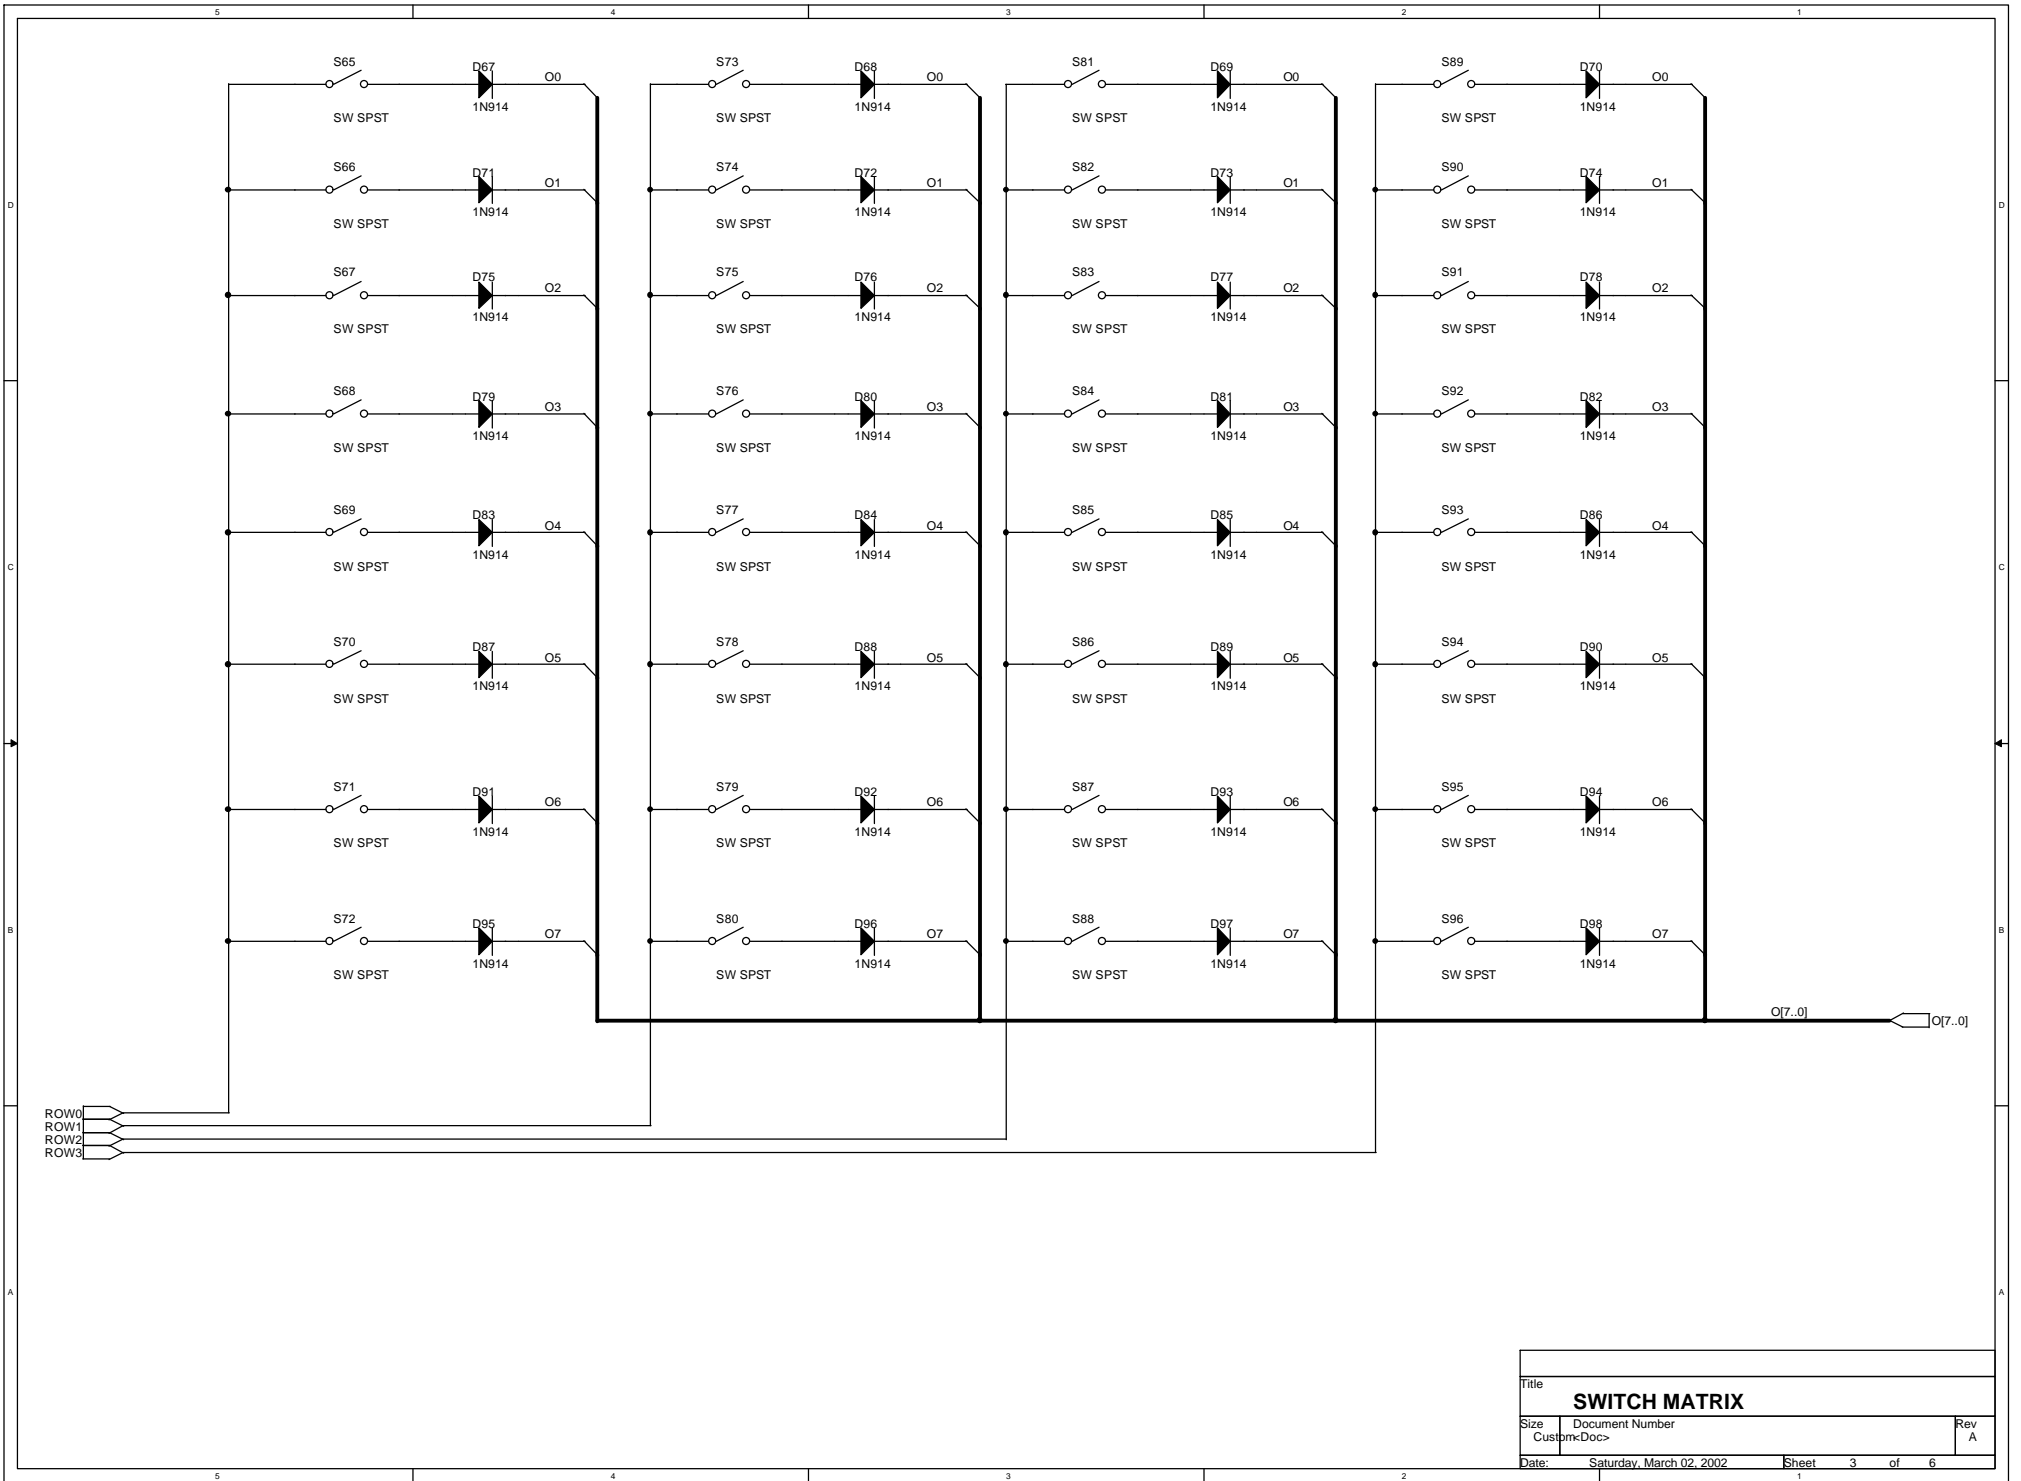

Title		
PATTERN GENERATOR		
Size	Document Number	Rev
Custom:Doc>		A
Date:	Saturday, March 02, 2002	Sheet 1 of 6

ROW0
ROW1
ROW2
ROW3

Title		
SWITCH MATRIX		
Size	Document Number	Rev
Custom:Doc>		A
Date:	Saturday, March 02, 2002	Sheet 2 of 6

ROW0
ROW1
ROW2
ROW3

O[7..0]  O[7..0]

Title		
SWITCH MATRIX		
Size	Document Number	Rev
Custom:Doc>		A
Date:	Saturday, March 02, 2002	Sheet 3 of 6

ROW0
ROW1
ROW2
ROW3

Title		
SWITCH MATRIX		
Size	Document Number	Rev
Custom:Doc>		A
Date:	Saturday, March 02, 2002	Sheet 4 of 6

ROW0
ROW1
ROW2
ROW3

O[7..0] O[7..0]

Title		
SWITCH MATRIX		
Size	Document Number	Rev
Custom:Doc>		A
Date:	Saturday, March 02, 2002	Sheet 5 of 6

Title		
LED DRIVERS		
Size	Document Number	Rev
Custom:Doc>		A
Date:	Saturday, March 02, 2002	Sheet 6 of 6