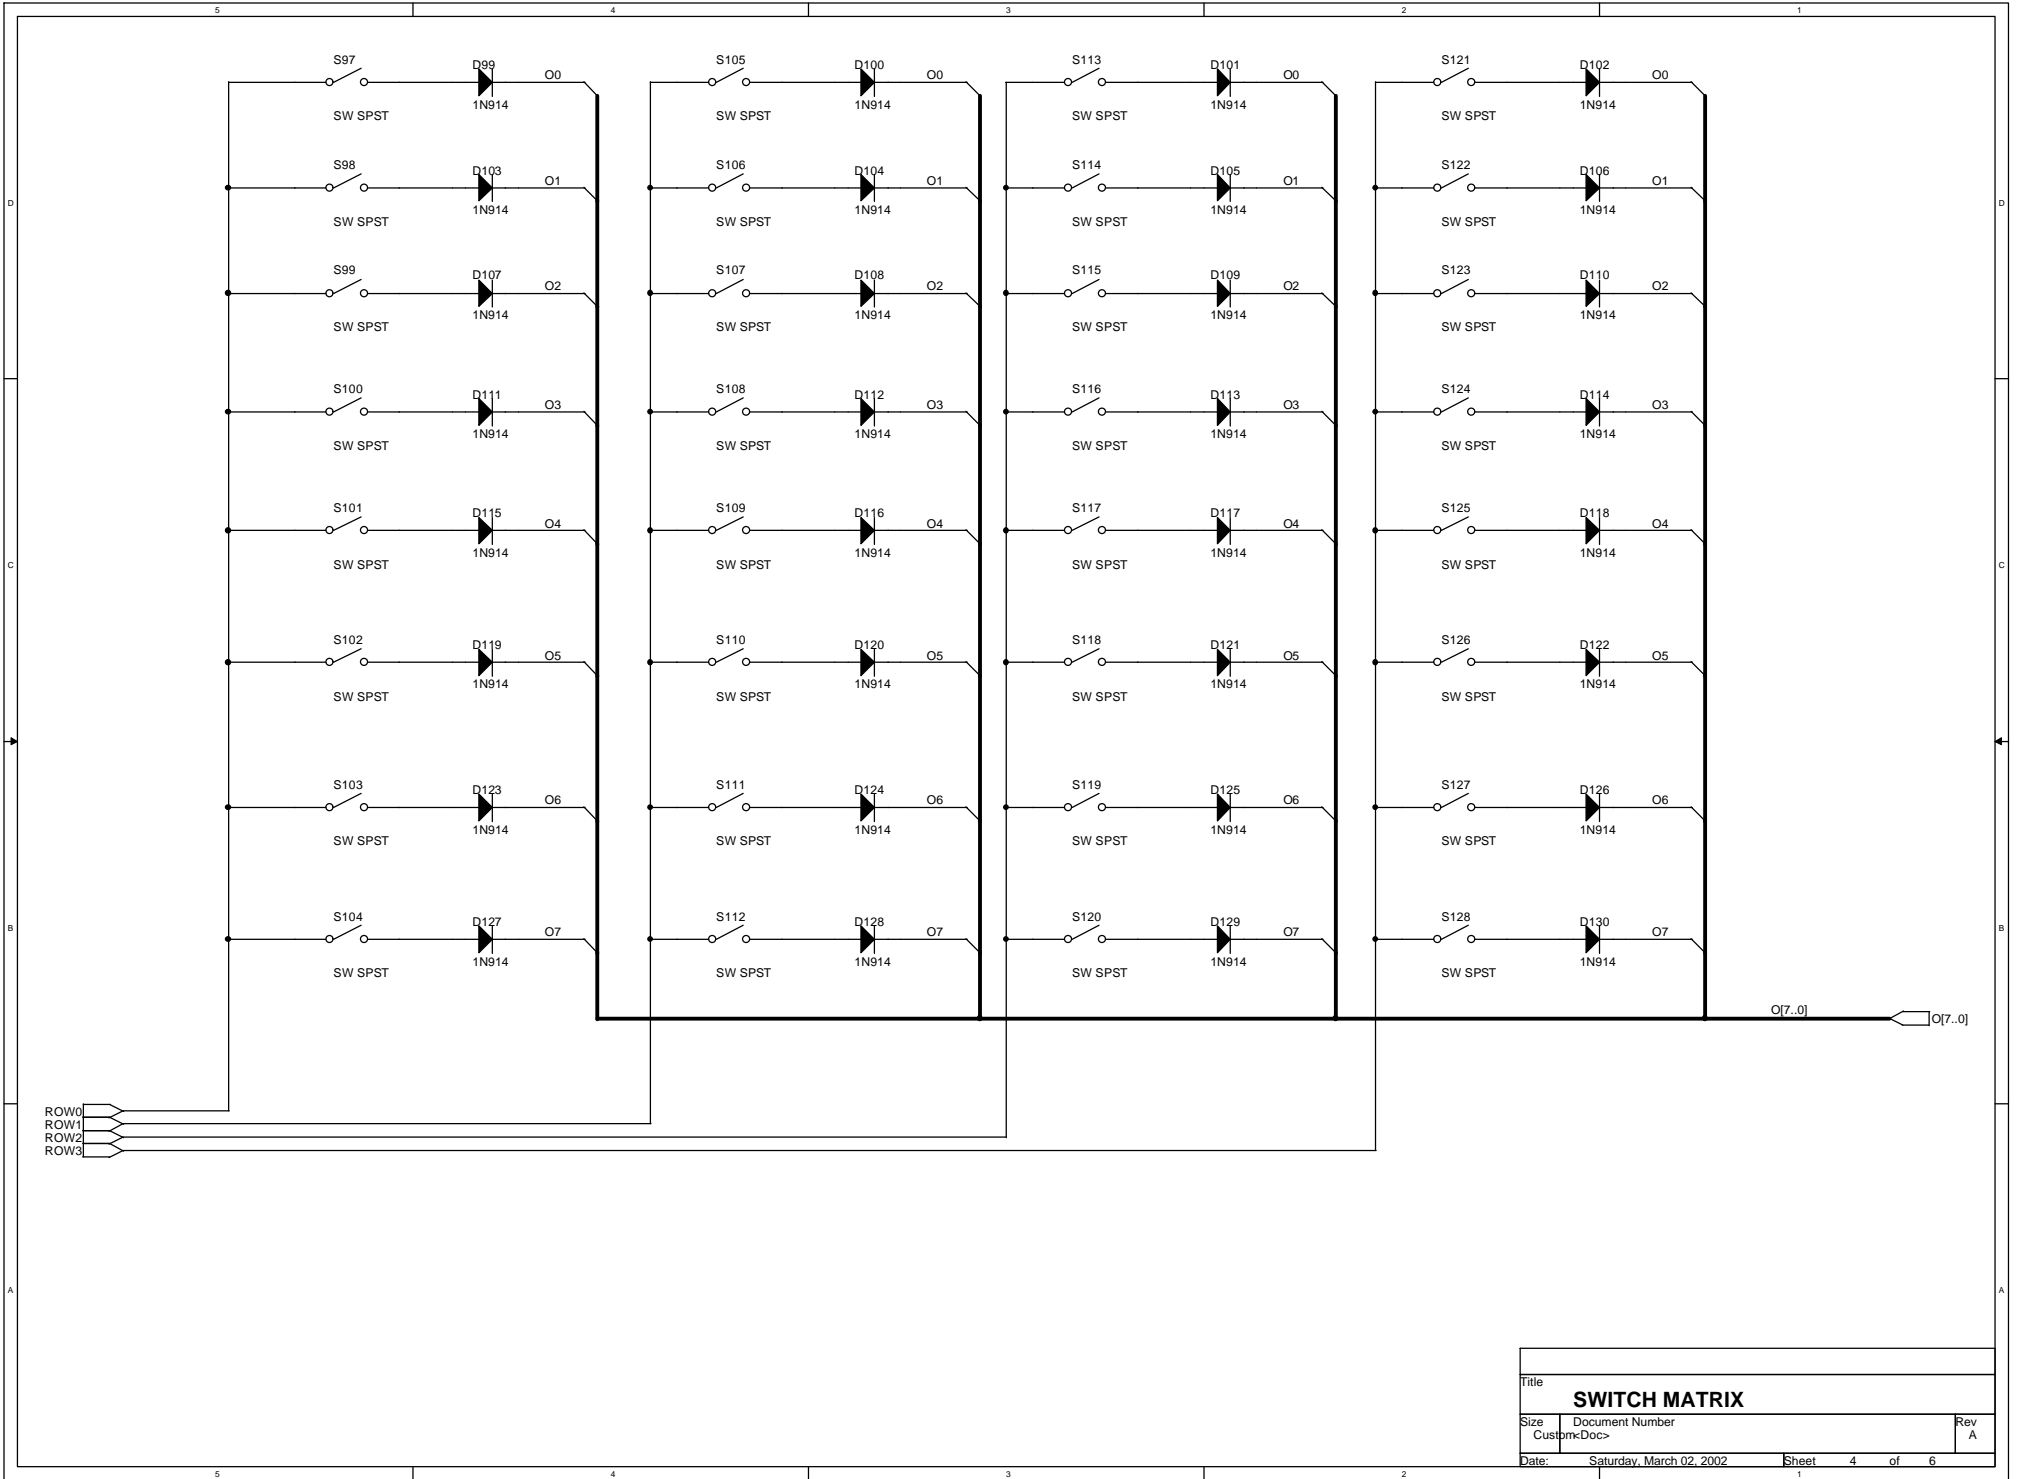

Title		
PATTERN GENERATOR		
Size	Document Number	Rev
Custom:Doc>		A
Date:	Saturday, March 02, 2002	Sheet 1 of 6

ROW0
ROW1
ROW2
ROW3

Title		
SWITCH MATRIX		
Size	Document Number	Rev
Custom:Doc>		A
Date:	Saturday, March 02, 2002	Sheet 2 of 6

ROW0
ROW1
ROW2
ROW3

O[7..0]  O[7..0]

Title		
SWITCH MATRIX		
Size	Document Number	Rev
Custom:Doc>		A
Date:	Saturday, March 02, 2002	Sheet 3 of 6

ROW0
ROW1
ROW2
ROW3

Title		
SWITCH MATRIX		
Size	Document Number	Rev
Custom:Doc>		A
Date:	Saturday, March 02, 2002	Sheet 4 of 6

ROW0
ROW1
ROW2
ROW3

O[7..0] O[7..0]

Title		
SWITCH MATRIX		
Size	Document Number	Rev
Custom:Doc>		A
Date:	Saturday, March 02, 2002	Sheet 5 of 6

Title		
LED DRIVERS		
Size	Document Number	Rev
Custom:Doc>		A
Date:	Saturday, March 02, 2002	Sheet 6 of 6