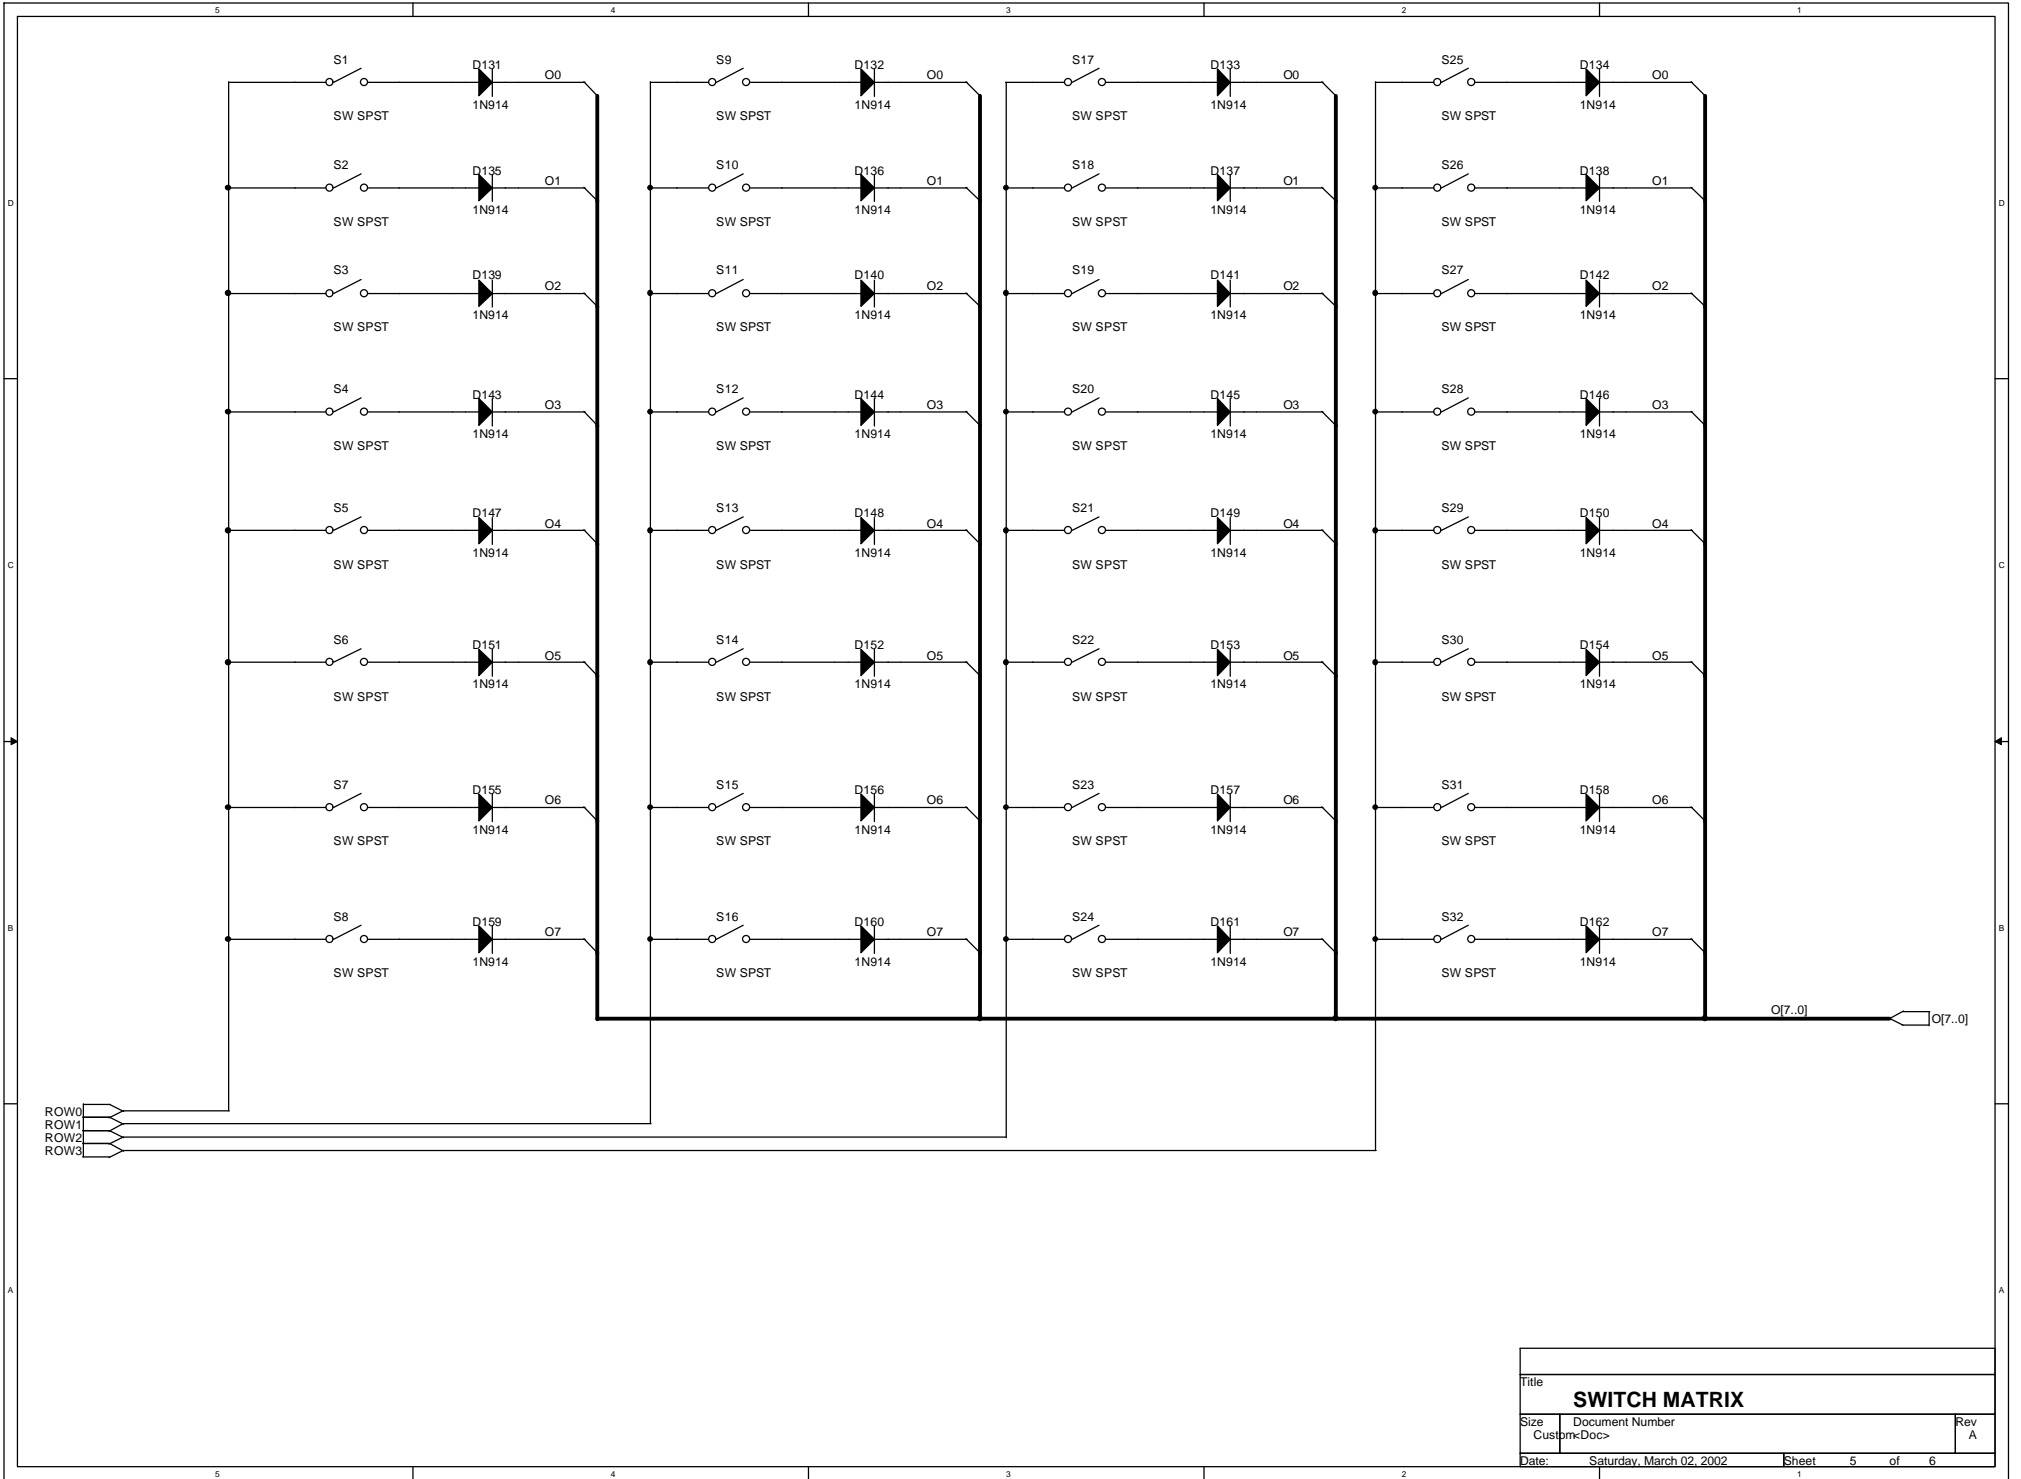

Title		
PATTERN GENERATOR		
Size	Document Number	Rev
Custom:Doc>		A
Date:	Saturday, March 02, 2002	Sheet 1 of 6

ROW0
ROW1
ROW2
ROW3

Title		
SWITCH MATRIX		
Size	Document Number	Rev
Custom:Doc>		A
Date:	Saturday, March 02, 2002	Sheet 2 of 6

ROW0
ROW1
ROW2
ROW3

O[7..0]  O[7..0]

Title		
SWITCH MATRIX		
Size	Document Number	Rev
Custom:Doc>		A
Date:	Saturday, March 02, 2002	Sheet 3 of 6

ROW0
ROW1
ROW2
ROW3

Title		
SWITCH MATRIX		
Size	Document Number	Rev
Custom:Doc>		A
Date:	Saturday, March 02, 2002	Sheet 4 of 6

ROW0
ROW1
ROW2
ROW3

O[7..0] O[7..0]

Title		
SWITCH MATRIX		
Size	Document Number	Rev
Custom:Doc>		A
Date:	Saturday, March 02, 2002	Sheet 5 of 6

Title		
LED DRIVERS		
Size	Document Number	Rev
Custom:Doc>		A
Date:	Saturday, March 02, 2002	Sheet 6 of 6