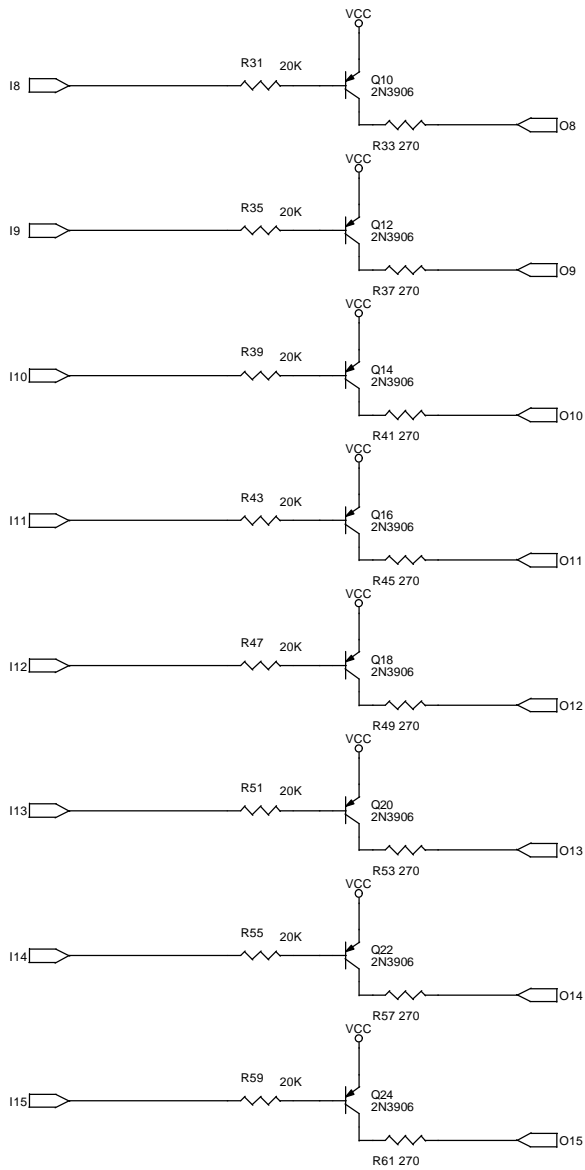

Title		
PATTERN GENERATOR		
Size	Document Number	Rev
Custom:Doc>		A
Date:	Saturday, March 02, 2002	Sheet 1 of 6

ROW0
ROW1
ROW2
ROW3

Title		
SWITCH MATRIX		
Size	Document Number	Rev
Custom:Doc>		A
Date:	Saturday, March 02, 2002	Sheet 2 of 6

ROW0
ROW1
ROW2
ROW3

O[7..0]  O[7..0]

Title		
SWITCH MATRIX		
Size	Document Number	Rev
Custom:Doc>		A
Date:	Saturday, March 02, 2002	Sheet 3 of 6

ROW0
ROW1
ROW2
ROW3

Title		
SWITCH MATRIX		
Size	Document Number	Rev
Custom:Doc>		A
Date:	Saturday, March 02, 2002	Sheet 4 of 6

ROW0
ROW1
ROW2
ROW3

O[7..0] O[7..0]

Title		
SWITCH MATRIX		
Size	Document Number	Rev
Custom:Doc>		A
Date:	Saturday, March 02, 2002	Sheet 5 of 6

Title		
LED DRIVERS		
Size	Document Number	Rev
Custom:Doc>		A
Date:	Saturday, March 02, 2002	Sheet 6 of 6