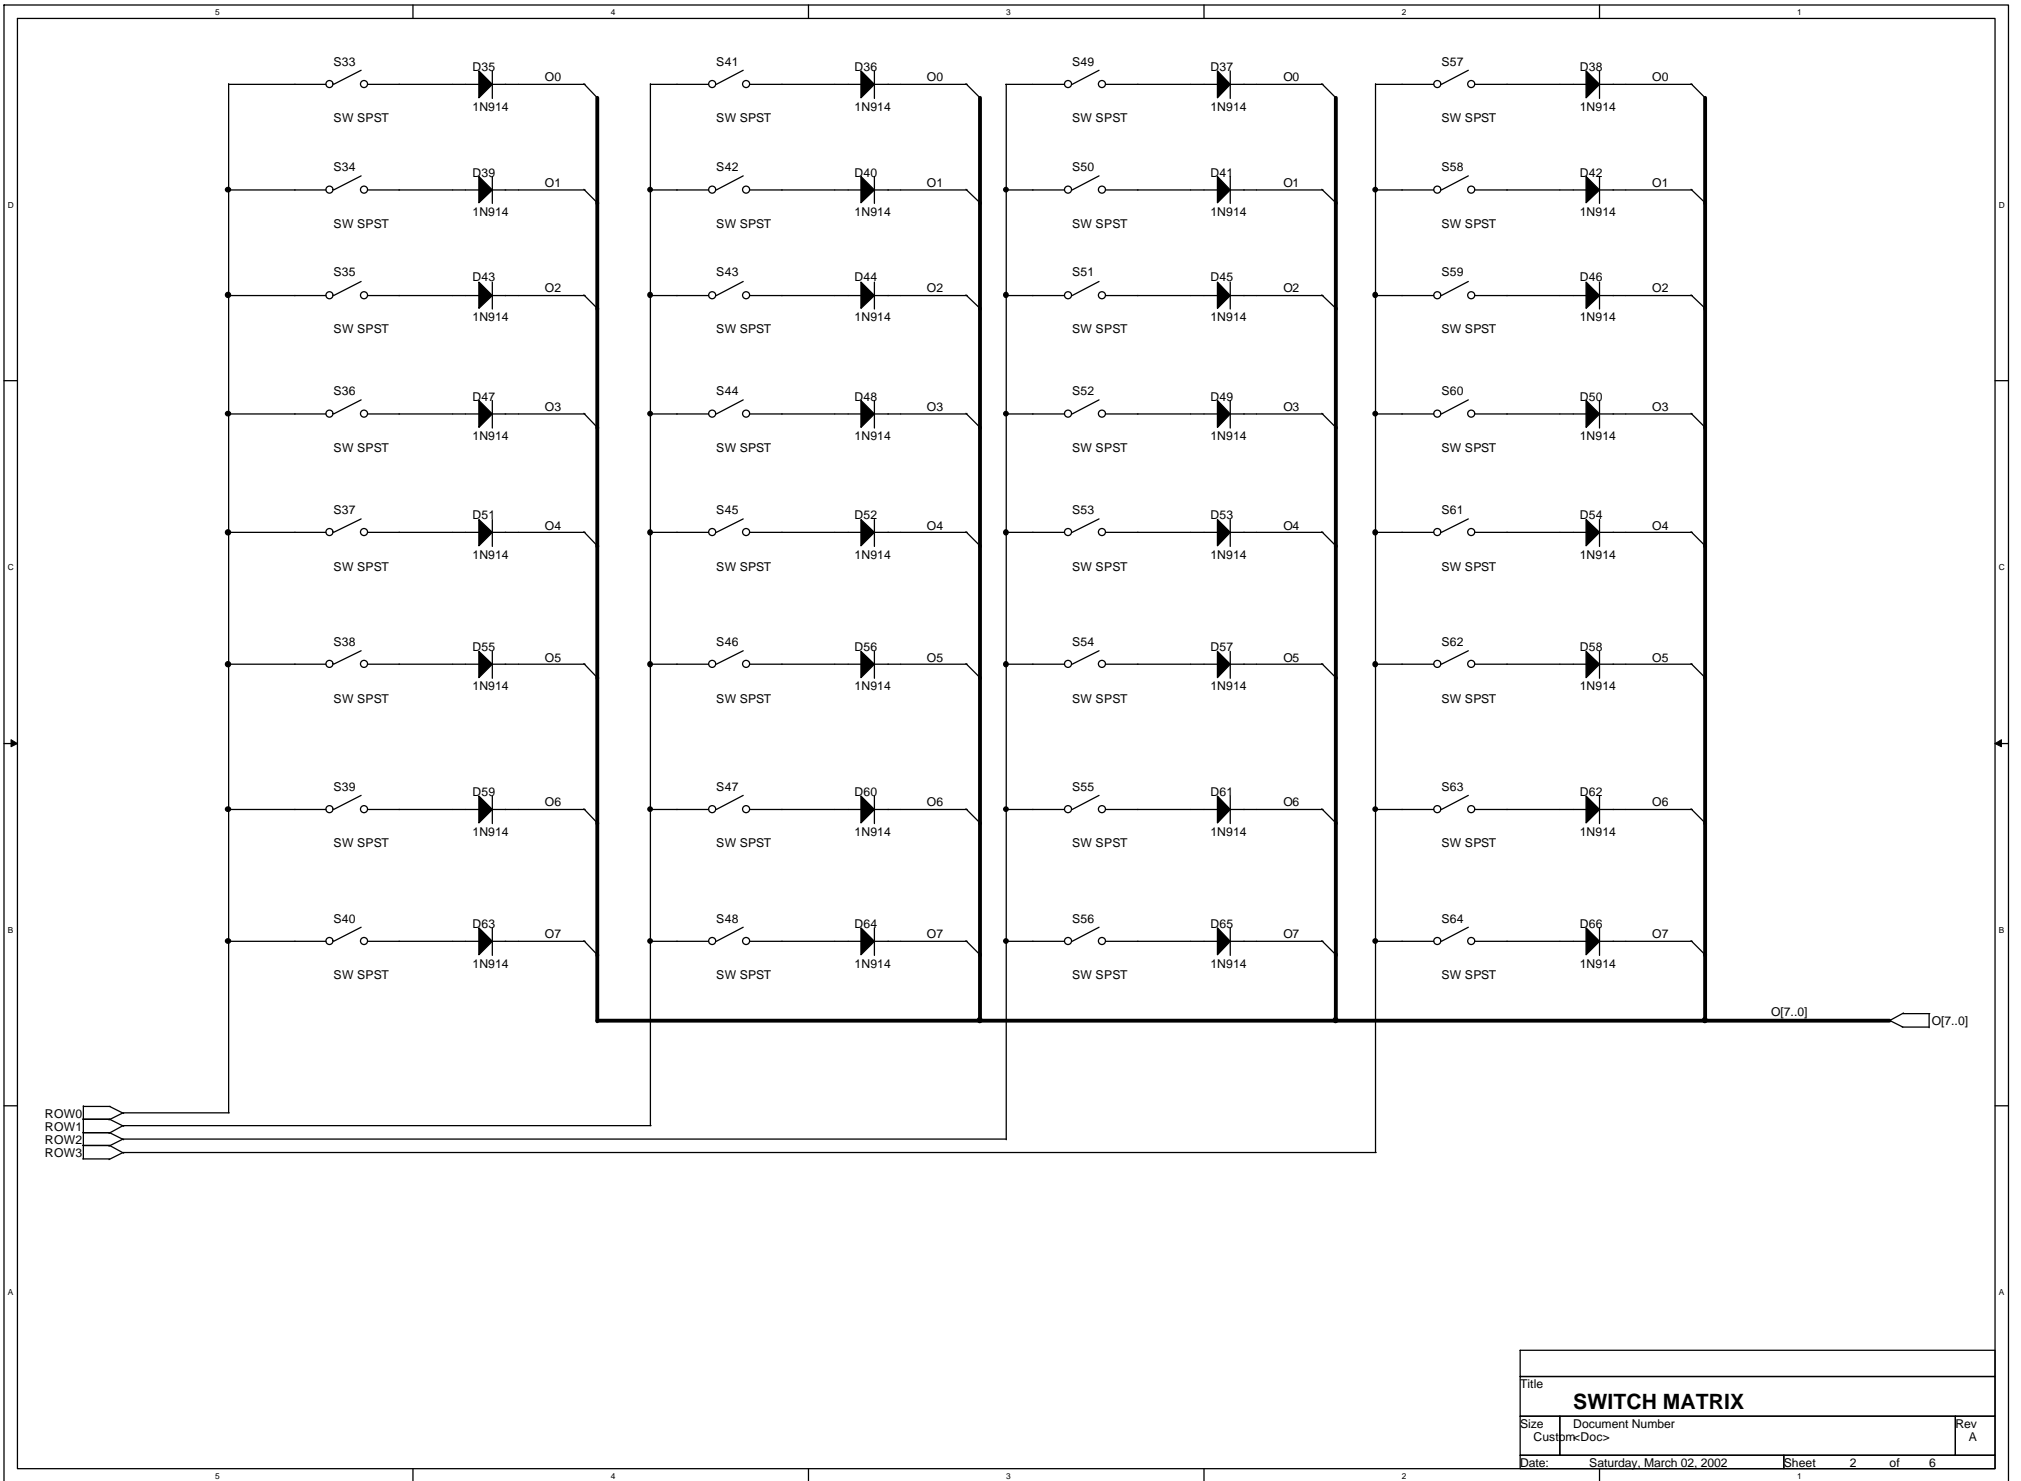

Title		
PATTERN GENERATOR		
Size	Document Number	Rev
Custom:Doc>		A
Date:	Saturday, March 02, 2002	Sheet 1 of 6

ROW0
ROW1
ROW2
ROW3

Title		
SWITCH MATRIX		
Size	Document Number	Rev
Custom:Doc>		A
Date:	Saturday, March 02, 2002	Sheet 2 of 6

ROW0
ROW1
ROW2
ROW3

O[7..0]  O[7..0]

Title		
SWITCH MATRIX		
Size	Document Number	Rev
Custom:Doc>		A
Date:	Saturday, March 02, 2002	Sheet 3 of 6

ROW0
ROW1
ROW2
ROW3

Title		
SWITCH MATRIX		
Size	Document Number	Rev
Custom:Doc>		A
Date:	Saturday, March 02, 2002	Sheet 4 of 6

ROW0
ROW1
ROW2
ROW3

O[7..0] O[7..0]

Title		
SWITCH MATRIX		
Size	Document Number	Rev
Custom:Doc>		A
Date:	Saturday, March 02, 2002	Sheet 5 of 6

Title		
LED DRIVERS		
Size	Document Number	Rev
Custom:Doc>		A
Date:	Saturday, March 02, 2002	Sheet 6 of 6