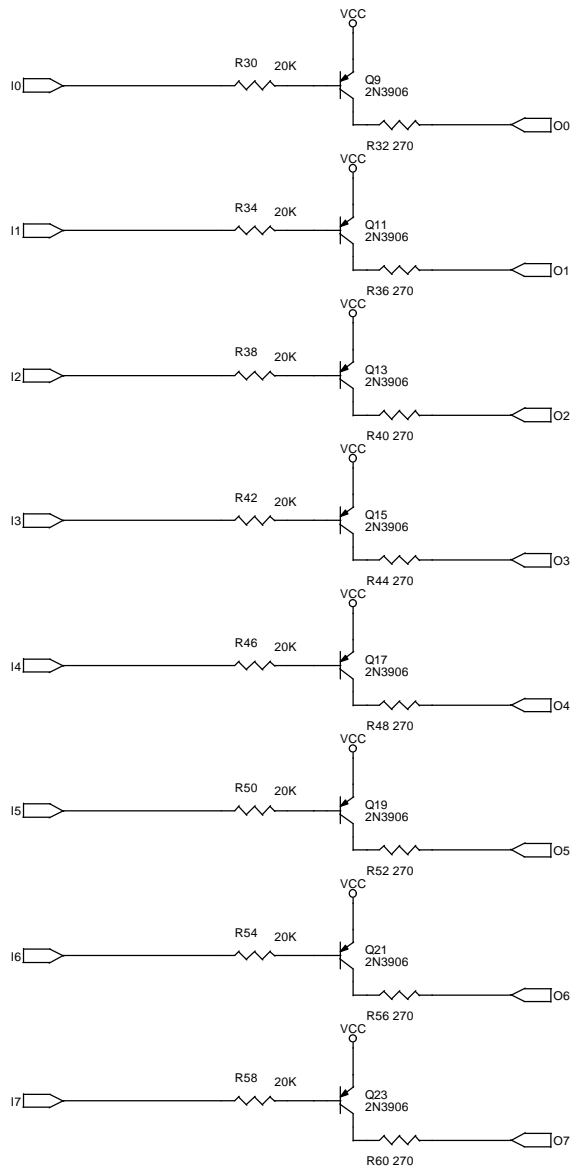

Title		
PATTERN GENERATOR		
Size	Document Number	Rev
Custom:Doc>		A
Date:	Saturday, March 02, 2002	Sheet 1 of 6

ROW0
ROW1
ROW2
ROW3

Title		
SWITCH MATRIX		
Size	Document Number	Rev
Custom:Doc>		A
Date:	Saturday, March 02, 2002	Sheet 2 of 6

ROW0
ROW1
ROW2
ROW3

O[7..0]  O[7..0]

Title		
SWITCH MATRIX		
Size	Document Number	Rev
Custom:Doc>		A
Date:	Saturday, March 02, 2002	Sheet 3 of 6

ROW0
ROW1
ROW2
ROW3

Title		
SWITCH MATRIX		
Size	Document Number	Rev
Custom:Doc>		A
Date:	Saturday, March 02, 2002	Sheet 4 of 6

ROW0
ROW1
ROW2
ROW3

O[7..0] O[7..0]

Title		
SWITCH MATRIX		
Size	Document Number	Rev
Custom:Doc>		A
Date:	Saturday, March 02, 2002	Sheet 5 of 6

Title		
LED DRIVERS		
Size	Document Number	Rev
Custom:Doc>		A
Date:	Saturday, March 02, 2002	Sheet 6 of 6