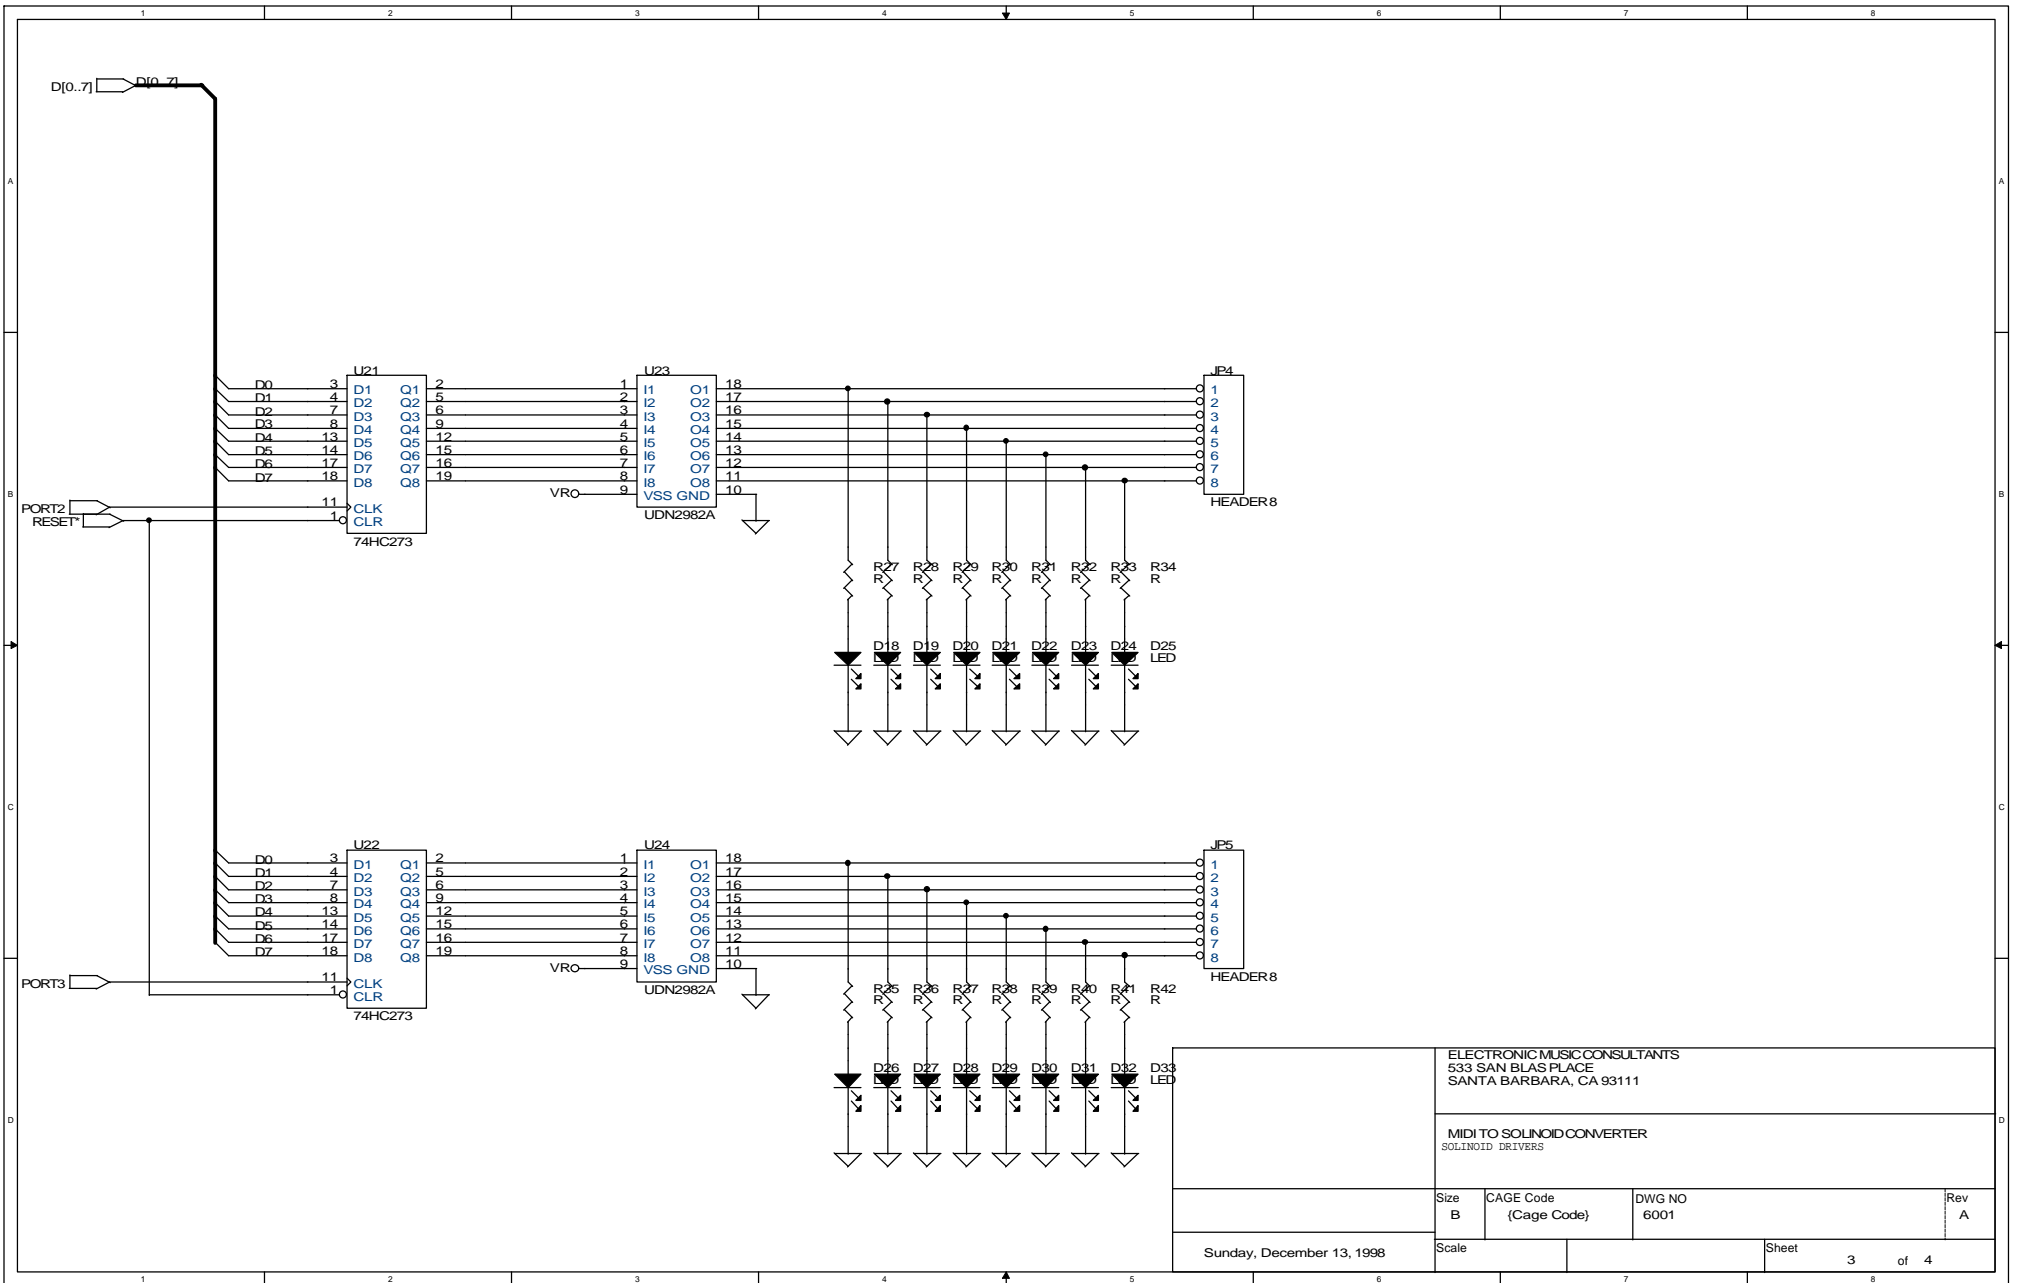

ELECTRONIC MUSIC CONSULTANTS 533 SAN BLAS PLACE SANTA BARBARA, CA 93111			
MIDI TO SOLINOID CONVERTER			
Size B	CAGE Code (Cage Code)	DWG NO 6001	Rev A
Sunday, December 13, 1998		Scale	Sheet 1 of 4

ELECTRONIC MUSIC CONSULTANTS  
 533 SAN BLAS PLACE  
 SANTA BARBARA, CA 93111

MIDI TO SOLINOID CONVERTER  
 SOLINOID DRIVERS

Size B	CAGE Code (Cage Code)	DWG NO 6001	Rev A
Sunday, December 13, 1998		Scale	Sheet 3 of 4