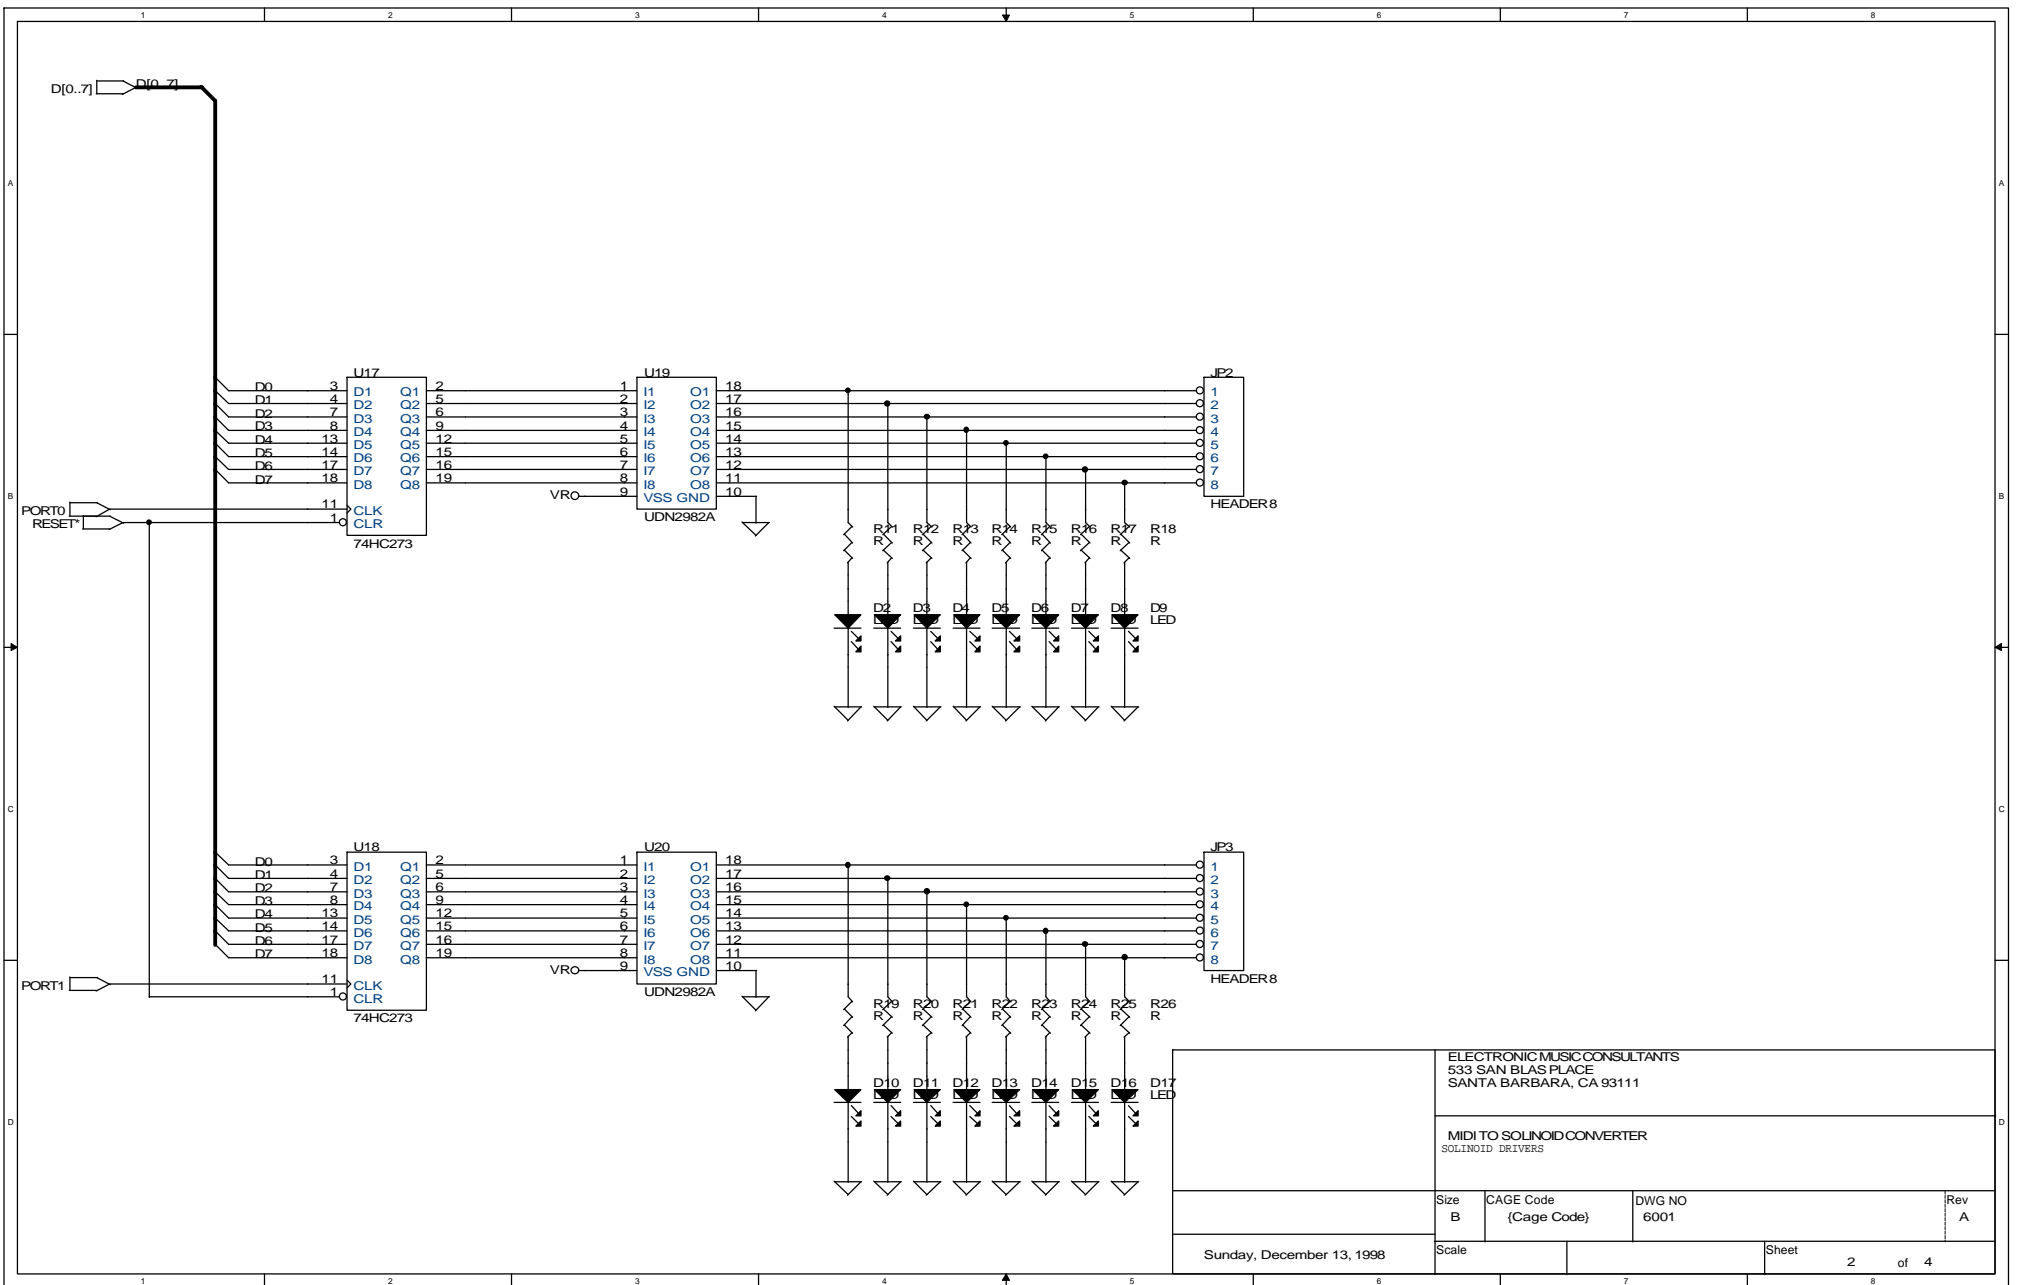

ELECTRONIC MUSIC CONSULTANTS 533 SAN BLAS PLACE SANTA BARBARA, CA 93111			
MIDI TO SOLINOID CONVERTER			
Size B	CAGE Code (Cage Code)	DWG NO 6001	Rev A
Sunday, December 13, 1998		Scale	Sheet 1 of 4

ELECTRONIC MUSIC CONSULTANTS  
 533 SAN BLAS PLACE  
 SANTA BARBARA, CA 93111

MIDI TO SOLINOID CONVERTER  
 SOLINOID DRIVERS

Size B	CAGE Code (Cage Code)	DWG NO 6001	Rev A
Sunday, December 13, 1998		Scale	Sheet 3 of 4